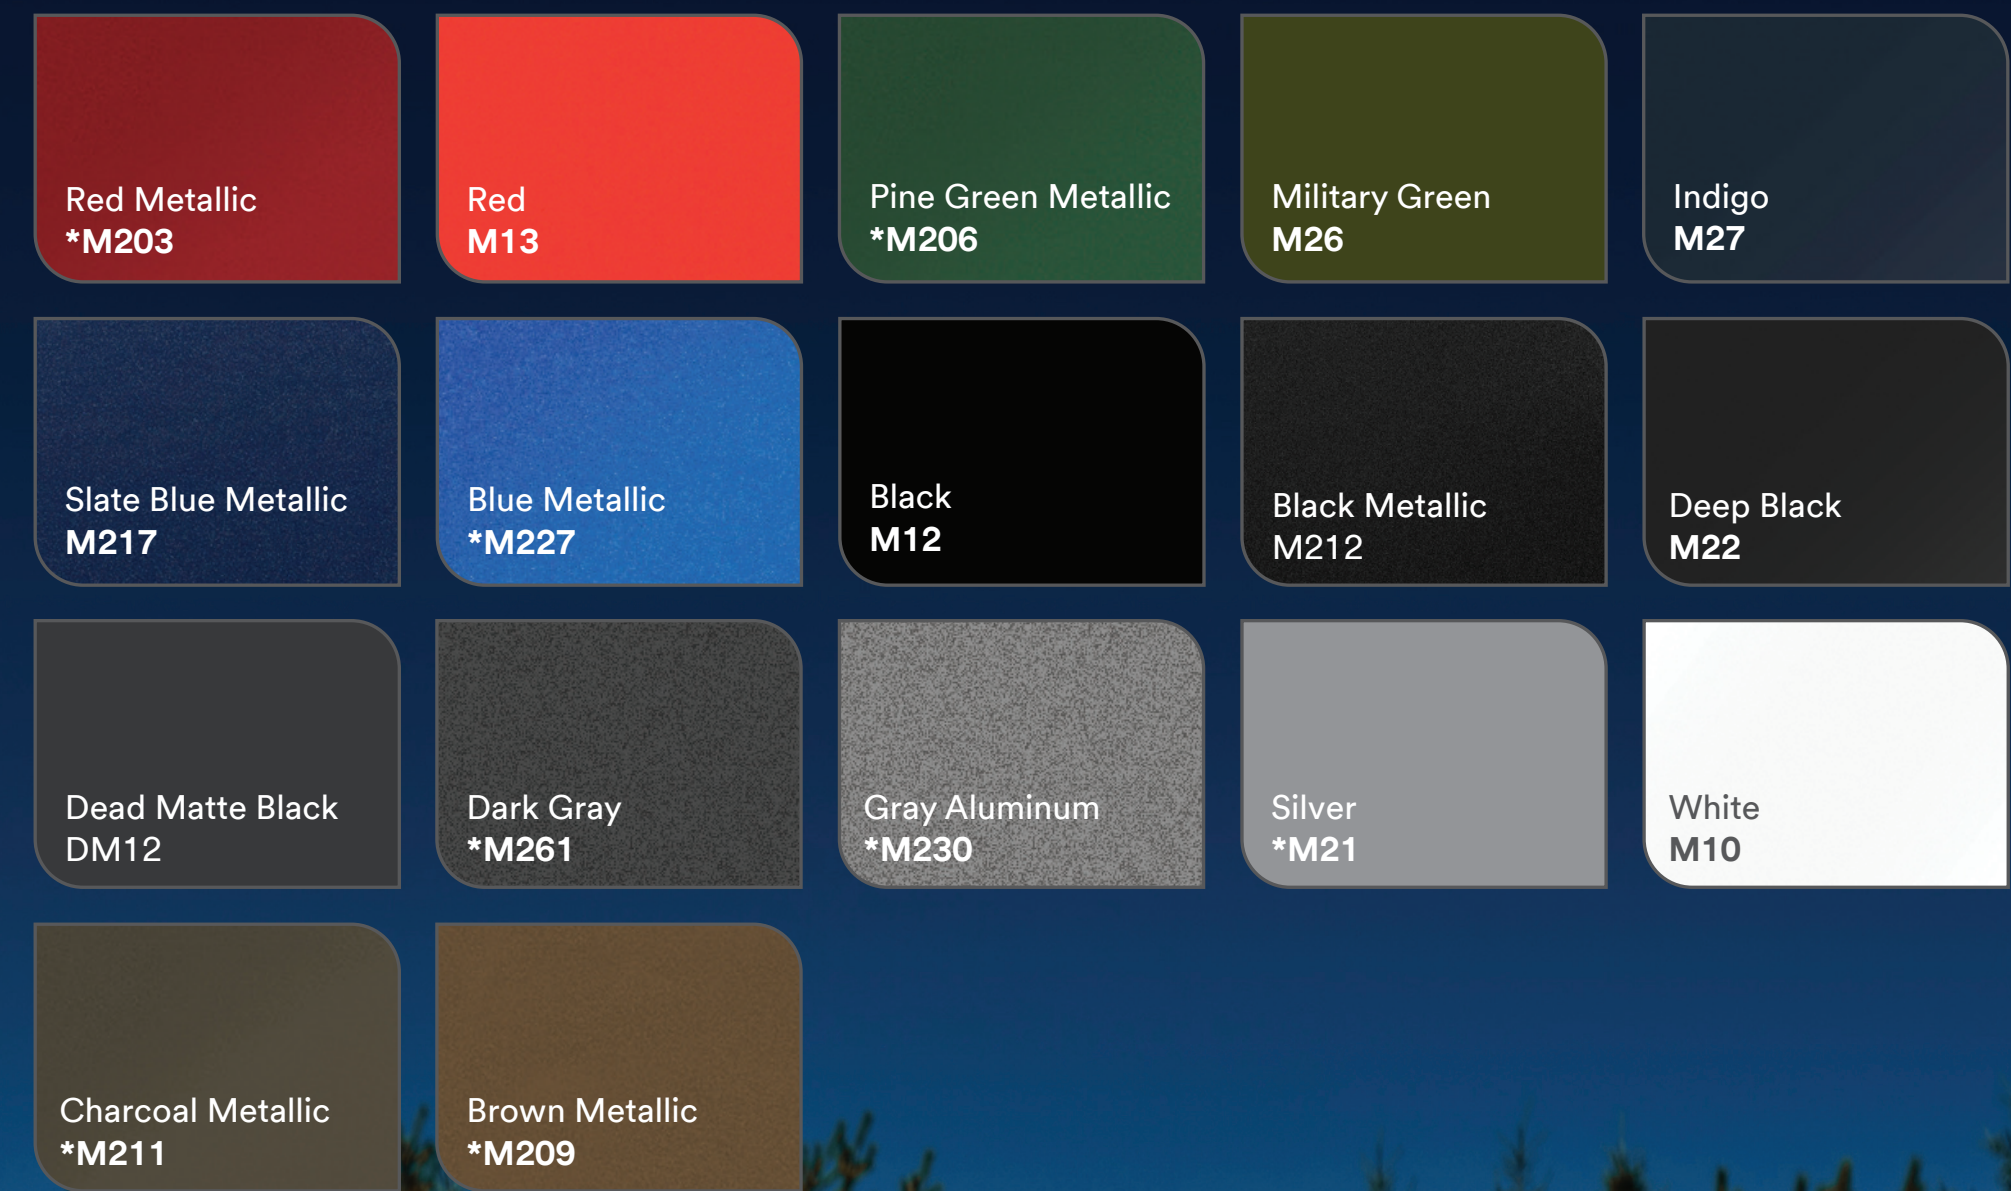

Rev your ROYGBIV.

Gloss

Satin

Matte

Textures

Color Flips

Chrome

Shadow Military Green SB26

*Metallic, Chrome and/or Pearl. Colors shown on monitors and when printed are approximate representation of actual colors available. © 3M 2021. All rights reserved. 3M is a trademark of 3M. All other trademarks are properties of their respective owners. Used under license in Canada. Printed in USA.