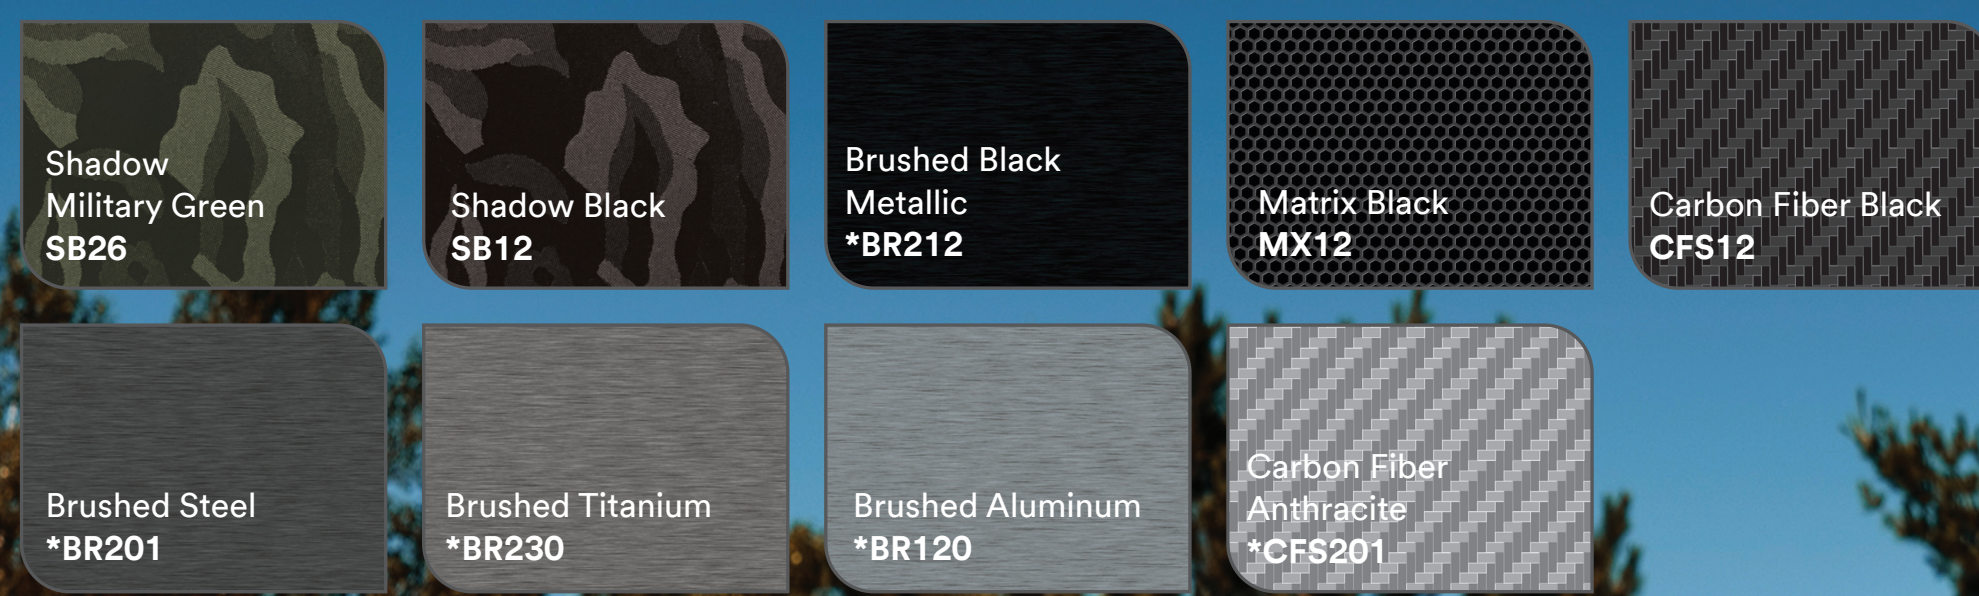

Rev your ROYGBIV.

Gloss

Satin

Matte

Textures

Color Flips

Chrome

Shadow Military Green SB26

*Metallic, Chrome and/or Pearl. Colors shown on monitors and when printed are approximate representation of actual colors available. © 3M 2021. All rights reserved. 3M is a trademark of 3M. All other trademarks are properties of their respective owners. Used under license in Canada. Printed in USA.